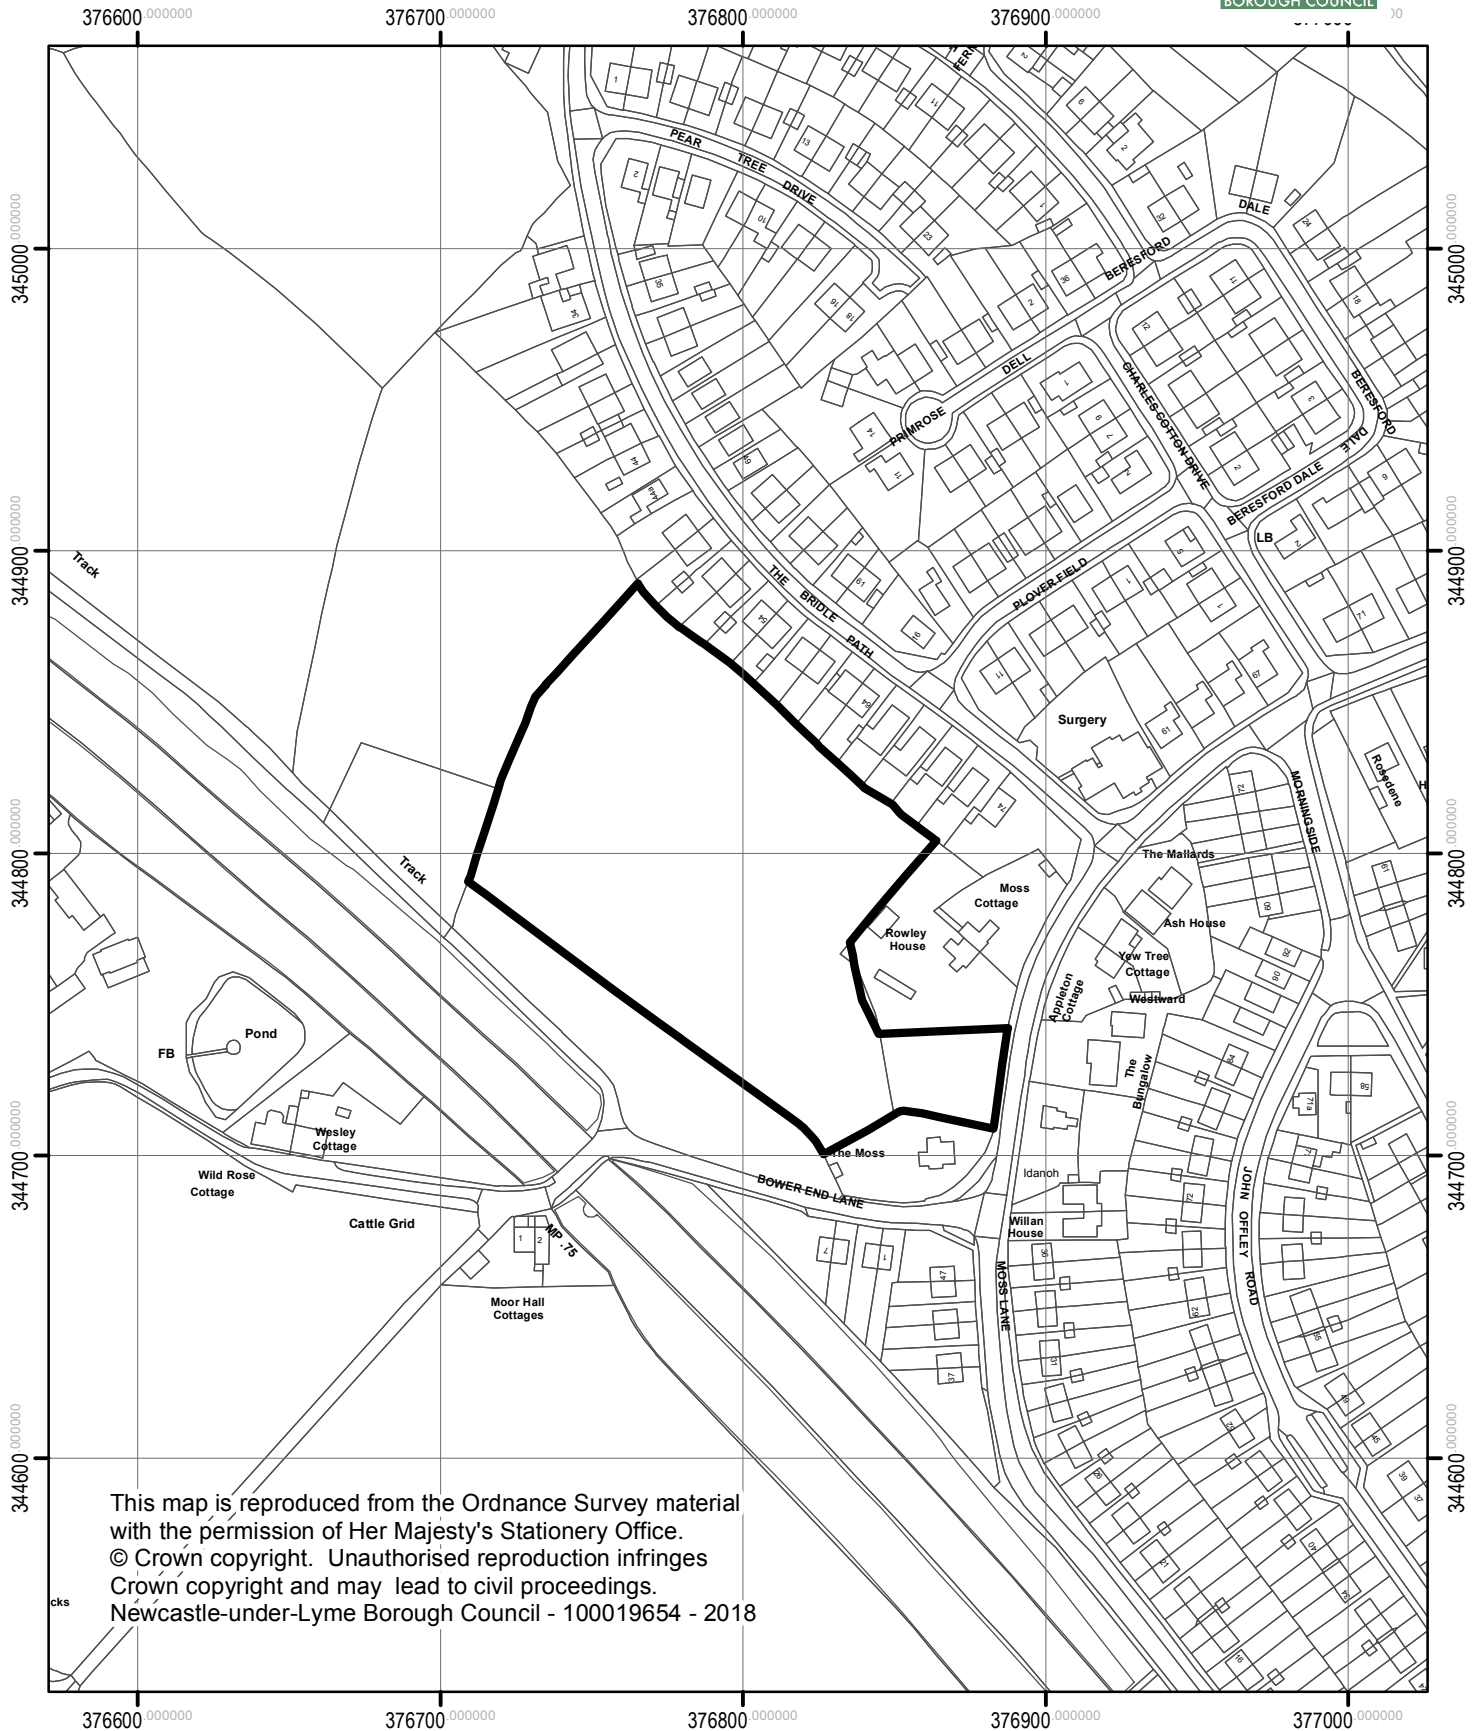

**17/01004/REM**  
**Land adjacent to Rowley House,**  
**Moss Lane, Madeley**

This map is reproduced from the Ordnance Survey material with the permission of Her Majesty's Stationery Office. © Crown copyright. Unauthorised reproduction infringes Crown copyright and may lead to civil proceedings. Newcastle-under-Lyme Borough Council - 100019654 - 2018